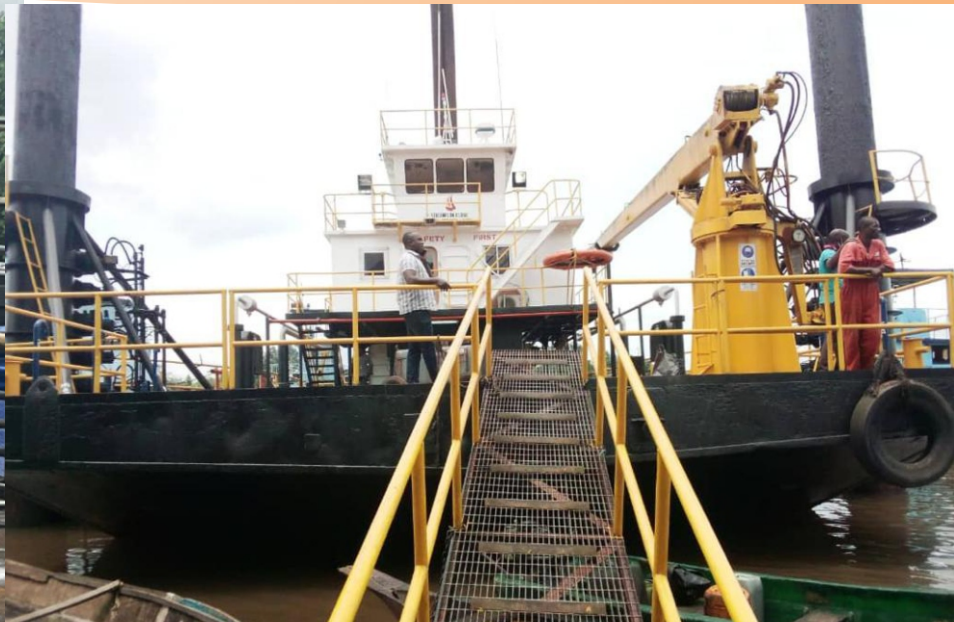

TOSS ENERGY AND CONSULTANCY ENERGY LTD has developed specialized systems and capacity used for mobilization within a short period. we possess technical and managerial abilities that can be readily deployed to execute different types of projects from field development planning, integrated reservoir and well/surface production optimization. well testing, maximum efficient rate testing, extended well testing, early product on facilities leasing, oil and gas mastering/ production accounting. fluid sampling and analysis, produce water treatment waste management and pumping services among others.