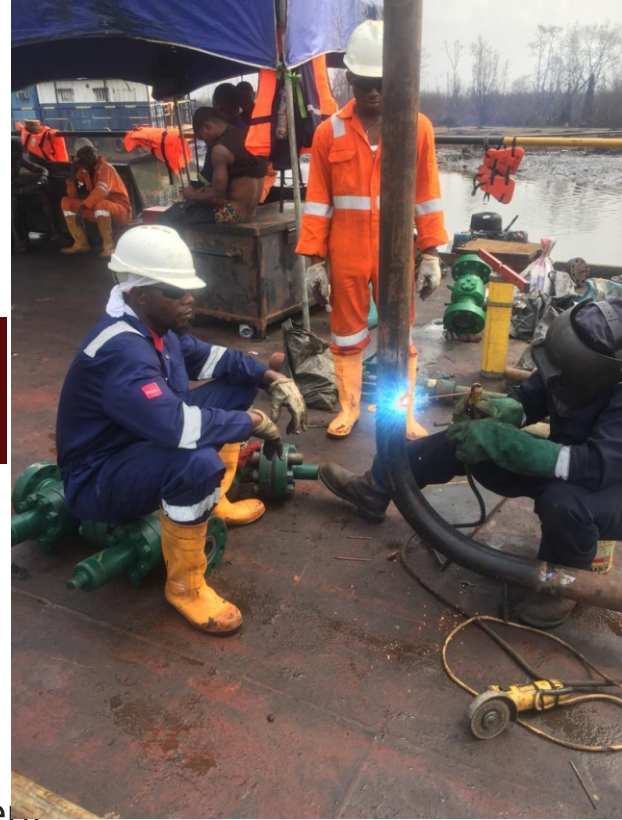

ENGINEERING SERVICES, PROCUREMENT, CONSTRUCTION AND OCTG

- Civil/ Structural Engineering, Fabrication And Maintenance
- Pipeline Fabrication
- Pipeline repairs and pigging
- Tubing And Casing Procurement
- Valves Procurement.
- Well Head, Xmas Tree Accessories Procurement